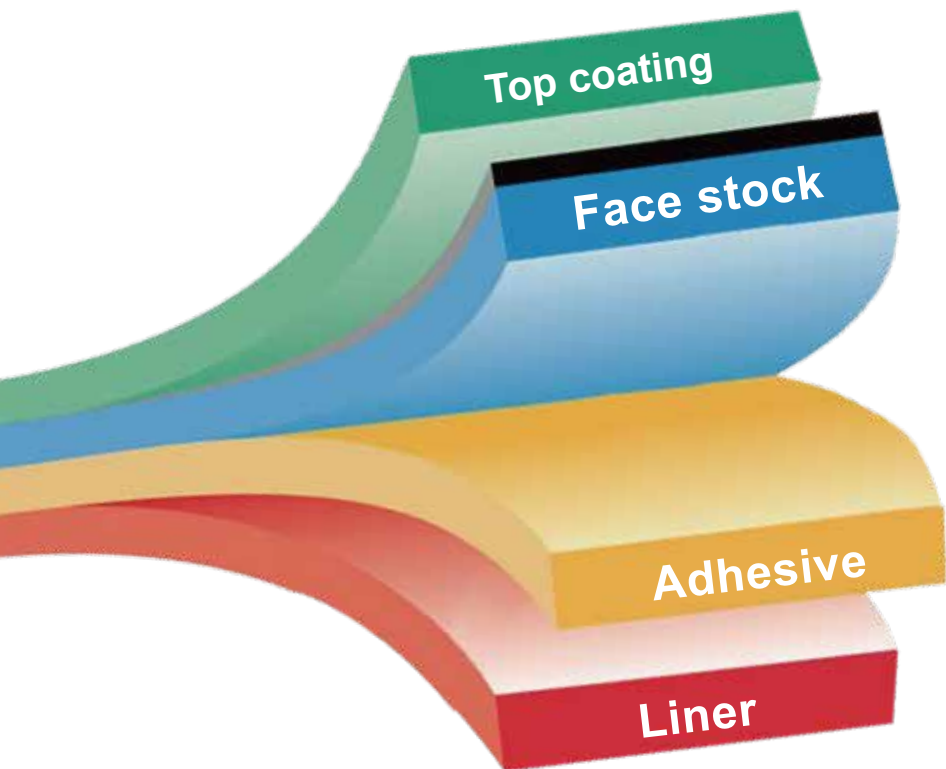

Coating

- General printing
- UV Digital
- Aqueous InkJet
- Direct Thermal(DT)
- Thermal Transfer(TT)

Face stock

- PP Synthetic Paper
- Clear/Metallic BOPP Film
- White/Metallic Polyester
- PE/ Vinyl film
- Paper

Adhesive

- Acrylic emulsion
- Hotmelt Rubber
- Freeze
- High Tack
- Removable

Liner

- Glassine
- Kraft paper
- CCK paper
- PET Film

Application

Beauty, Home & Personal care

Water, Juice, Beer & Other Beverage

✓*1: Test before use
 ✓*2: Mixed or resin ribbon only
 ✓*3: R2R printer only

Thermal Label Materials (DT & TT)

Code	Name	Face Stock	Adhesive	Liner	Jumbo roll Size	Printing								
						Flexo Letter-press	Offset	Gravure	Thermal Transfer	Direct Thermal	UV InkJet	Laser Dry Toner	HP Indigo	Aqueous Inkjet
PWM7560TH	Direct Thermal Synthetic Paper SA	75µ White Matte BOPP, DT TC	Acrylic	60gr White glassine	1.53m x6000m	✓	✓*3	✓		✓				
PWM75H 60TH	Direct Thermal Synthetic Paper SA HM	75µ White Matte BOPP, DT TC	Hot melt	60gr White glassine	1.53m x6000m	✓	✓*3	✓		✓				
PWM75F 60TH	Direct Thermal Synthetic Paper SA FZ	75µ White Matte BOPP, DT TC	Frozen	60gr White glassine	1.53m x6000m	✓	✓*3	✓		✓				
AWM70H 60TH	Direct Thermal Paper SA Top	70g White Matte Paper, DT TC	Hot melt	60gr White glassine	1.53m x6000m	✓	✓*3	✓		✓				
AWM70H 60THE	Everyday Direct Thermal Paper SA Eco	70g White Matte Paper, DT ECO	Hot melt	60gr White glassine	1.53m x6000m	✓	✓*3	✓		✓				
AWS70H 60TF	Thermal Transfer Paper SA	70g White Matte Paper, TT TC	Hot melt	60gr White glassine	1.53m x6000m	✓	✓*3	✓	✓					